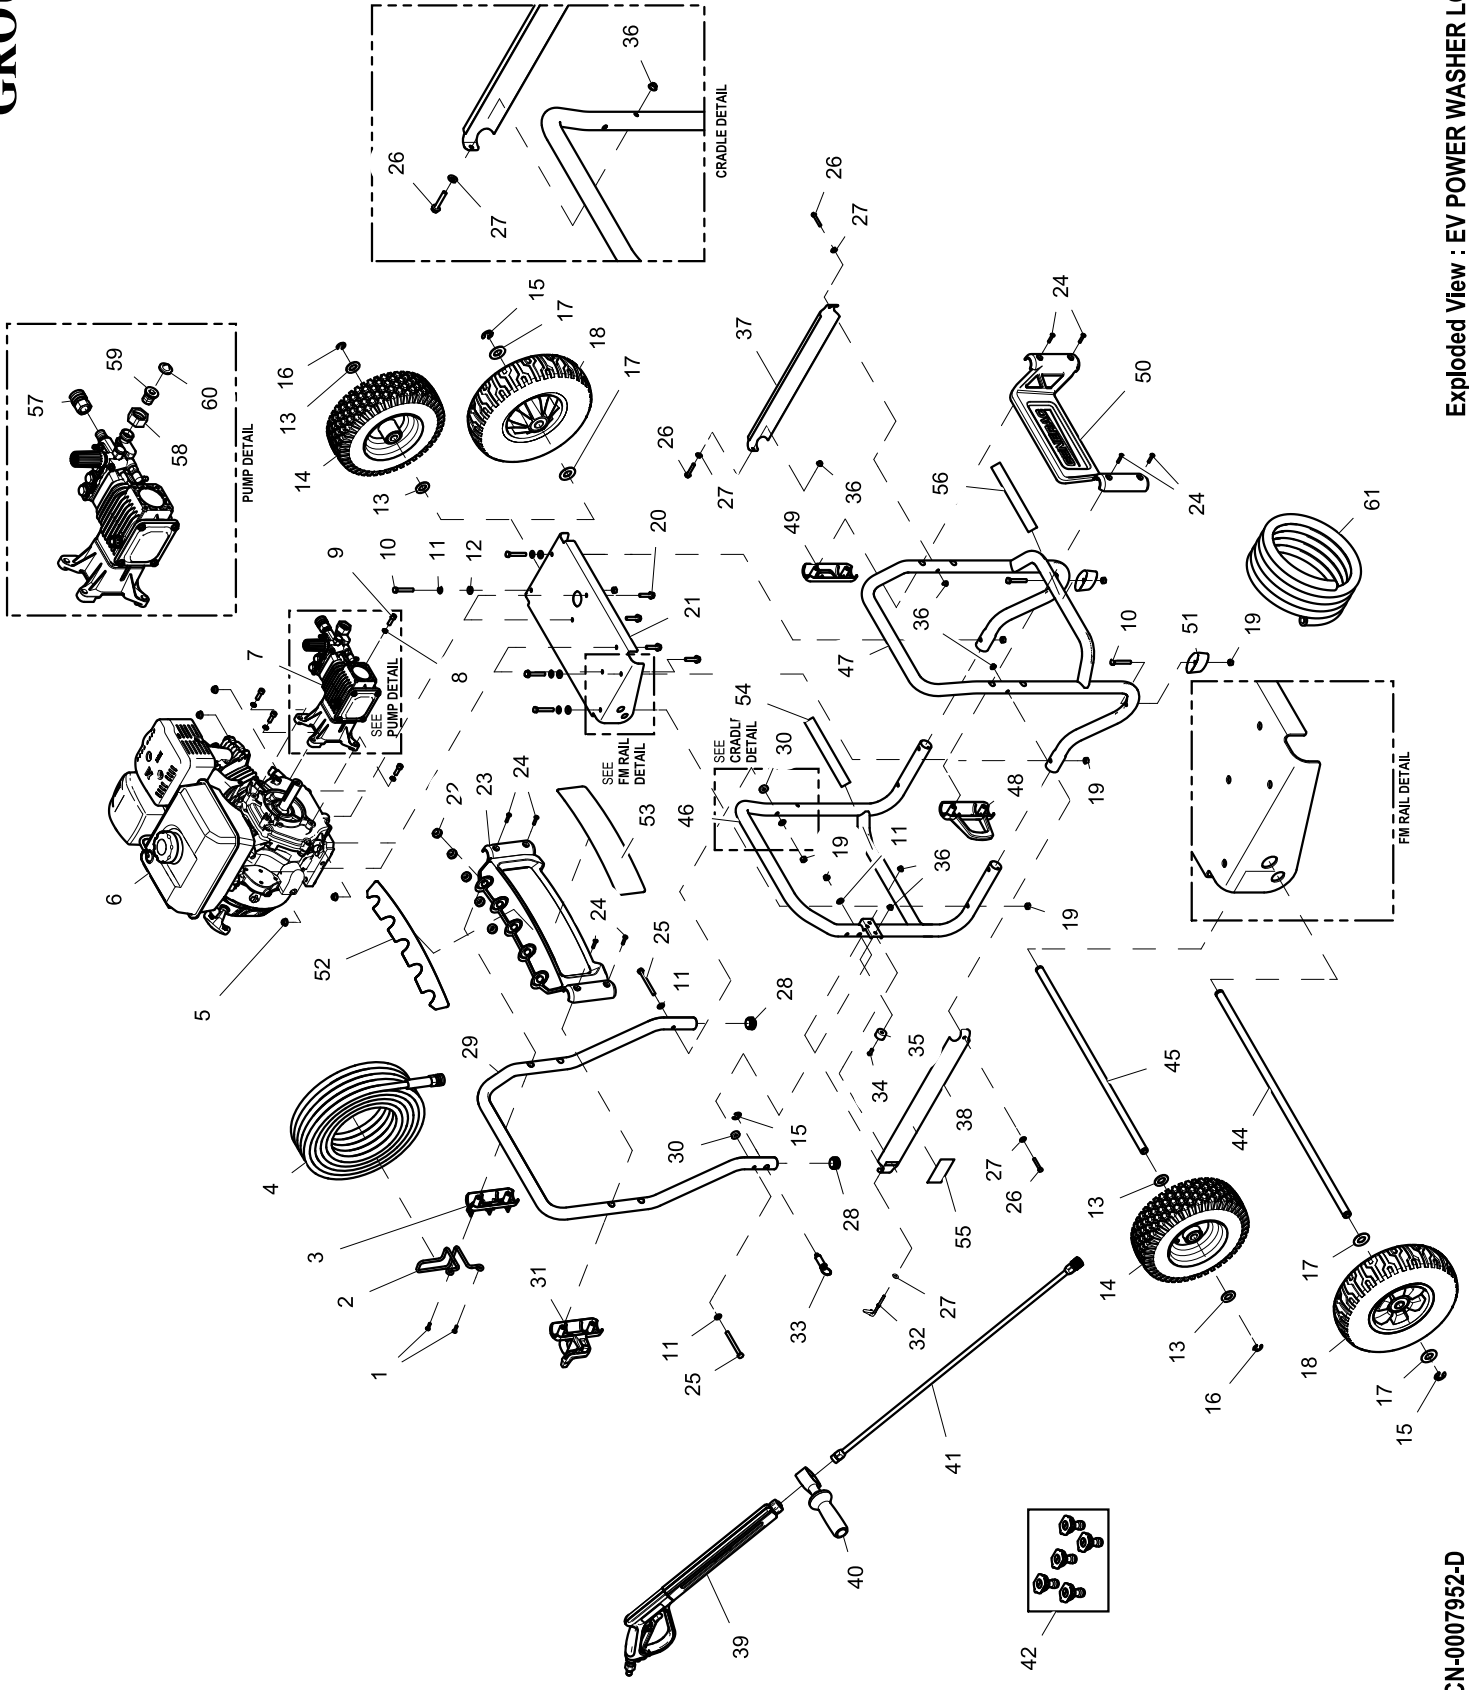

## EXPLODED VIEW: EV POWER WASHER LG GP

DRAWING #: 0K1743